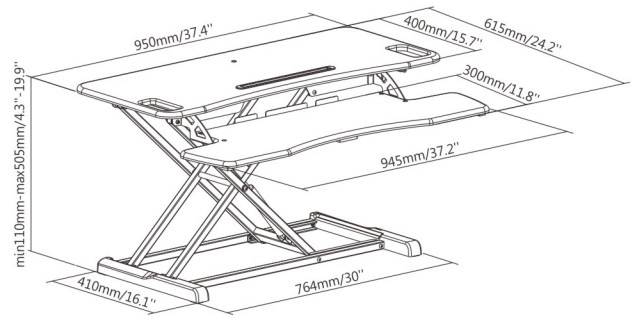

**Preset hole supports
grommet installation**
(most LUMI monitor arms)

Quality MDF board
features high impact resistance

DWS06-01N

Standard Surface

DWS06-02N

Large Surface

DWS06-03N

Corner Use

Desktop Thickness
15mm

Weight Capacity
15kg/33lbs

Weight Capacity
2kg/4.4lbs