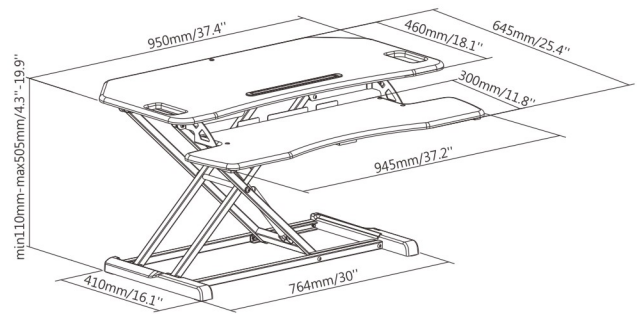

**Preset hole supports
grommet installation**
(most LUMI monitor arms)

Quality MDF board
features high impact resistance

DWS06-01N

Standard Surface

DWS06-02N

Large Surface

DWS06-03N

Corner Use

Desktop Thickness
15mm

Weight Capacity
15kg/33lbs

Weight Capacity
2kg/4.4lbs