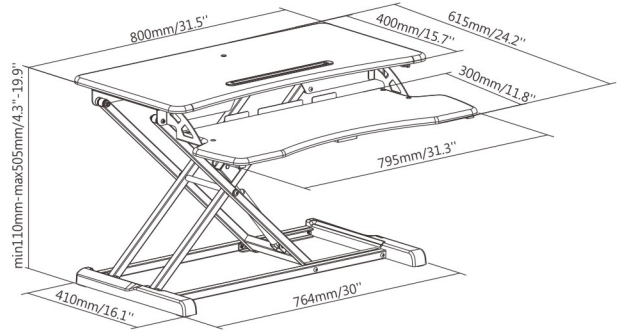

DWS06-01N

Standard Surface